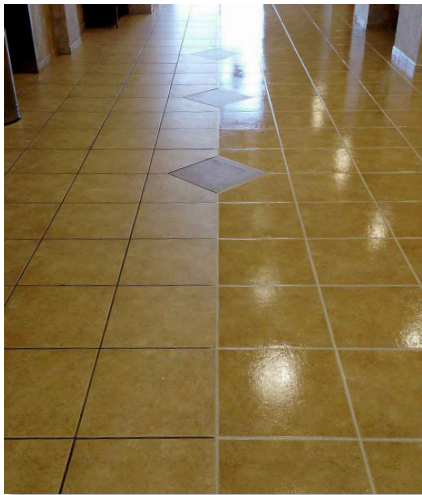

PRIMARY BENEFITS

- Excellent coverage and durability
- In-organic to prevent growth of mold and bacteria
- Increases foot traction
- Easy to clean
- Improves appearance for a great first impression to clients
- Clear coating that is applied at 0.1 – 0.5 mil dry film thickness
- Coating is non-yellowing, will not chip, flake or peel
- Great abrasion wear – estimating 3 - 5 years, based on foot traffic
- Withstands over 2,000 degrees